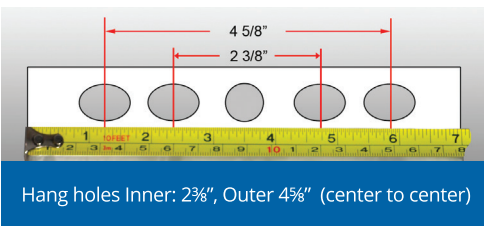

WET UMBRELLA BAGS

- Bold graphic design
- Two sizes of bags available to hold umbrellas of different lengths
- Header pack has five large holes designed to accommodate many stand and hook designs

ITEM	SIZE	GAUGE (MIL)	QTY /CASE	QTY/HEADER
UB0724	7 X 24 + 1 1/2 LP	0.7	1000	100
UB0735	7 X 35 + 1 1/2 LP	0.7	1000	100