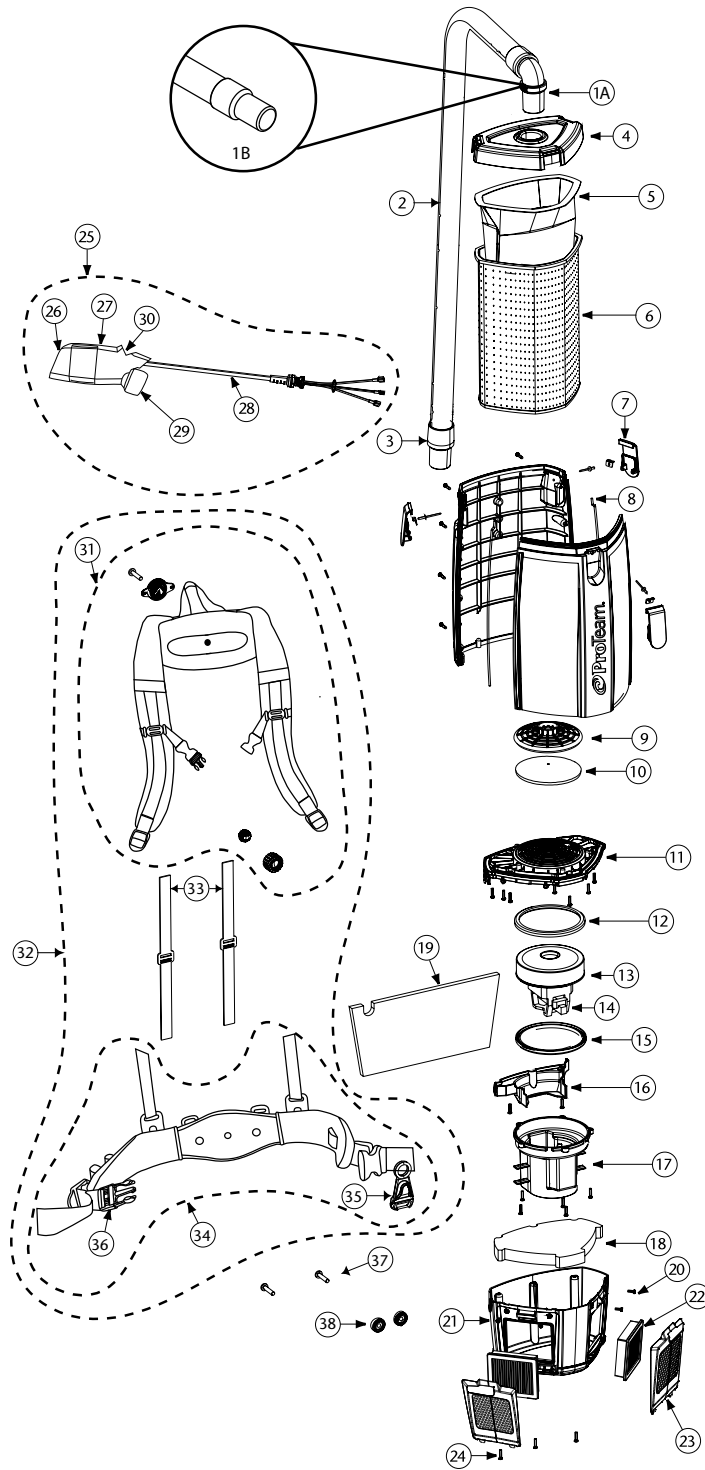

SUPER COACH PRO 6 & 10/PROVAC FS 6 PARTS

No.	Product Name	Qty	List Price
1A	101928 Replacement Double Swivel Elbow Cuff	1 ea.	$ 9.60
1B	100694 Replacement Double Swivel Straight Cuff (PV FS)	1 ea.	5.71
2	107648 48" Static-Dissipating Hose w/ Non-Replaceable Cuffs	1 ea.	29.04
	100505 56" Static-Dissipating Hose w/Straight Cuffs (PV FS)	1 ea.	27.75
3	100694 Replacement Swivel Cuff 1 1/2"	1 ea.	5.71
4	833948 Purple Cap	1 ea.	36.15
	833948-1 Black Cap (PV FS)	1 ea.	36.15
5	107313 Intercept Micro Filter (SCP 10)	10/pk	20.80
	107314 Intercept Micro Filter (SCP 6 & PV FS)	10/pk	15.60
6	834000 Micro Cloth Filter (SCP 10)	1 ea.	31.38
	834072 Micro Cloth Filter (SCP 6 & PV FS)	1 ea.	25.92
7	510179 Latch and Retainer w/Lock Nut & Screw	1 set	7.73
8	510180 Gasket for Tank (SCP 10)	2 ea.	4.87
	510181 Gasket for Tank (SCP 6 & PV FS)	2 ea.	3.58
9	510183 Dome Filter w/Foam Media (includes: 10)	1 set	8.35
10	510184 Foam Filter Media for Dome Filter	1 ea.	2.53
11	510193 Upper Motor Support w/Gasket	1 set	5.88
12	833951 Upper Motor Gasket	1 ea.	2.97
13	836099 Motor/Fan (120 V) (Wolong)	1 ea.	125.33
14	841933 Carbon Brush Set (Wolong)	1 set	22.24
	101720 Carbon Brush Set (Ametek)	1 set	22.24
15	833952 Lower Motor Gasket	1 ea.	2.65
16	510185 Cover Wire w/ 2 screws	1 set	2.71
17	510194 Lower Motor Support (5 screws)	1 set	13.90
18	834042 Triangular Lower Foam Pad	1 ea.	3.06
19	834043 Rectangular Upper Foam Pad	1 ea.	2.81
20	808380-0 Screw Pan CR #8 x 1/2"	1 ea.	.90
21	510188 Housing Assembly Lower w/Screws	1 set	25.23
22	107315 Exhaust Filter made from HEPA Media (2 pack)	1 set	12.23
23	841708 Exhaust Filter Door w/ Latch	1 ea.	7.41
24	808380-22 Screw Pan CR #8 x 3/4"	1 ea.	1.11
25	836225-1 Switch Cord and Power Cord Assembly (includes: 26-30) (PV FS 6 only)	1 set	42.39
	836225 Switch Box, Full Assembly (without power receptacle)	1 set	31.79
26	106066 On/Off Switch	1 ea.	7.57
27	836554-1 Switch Box (PV FS 6 only)	1 ea.	25.60
	836554 Switch Box (without power cord)	1 ea.	11.13
28	836480 Power Cord Assembly	1 ea.	10.59
29	841724 Power Plug Assembly	1 ea.	5.65
30	836478 Electrified Hose Receptacle (PV FS 6 only)	1 ea.	7.11
31	840112 Upper Harness Assembly	1 set	74.81
32	840011 Harness Assembly Complete (includes: 31, 33, 34)	1 set	160.65
33	510192 Tensioning Straps	1 set	10.59
34	840114 Lower Harness Assembly (includes: 35, 36)	1 set	75.25
35	510738 Cord Holder	1 ea.	9.30
36	510301 Waist Belt Buckles and Straps Set	1 set	12.19
37	834051 5/16" - 18x1 - 3/8" Lock Screw (2 screws)	1 set	5.14
38	510186 Harness Spacers	2 ea.	3.26
	101678 50' Extension Cord (Not Shown)	1 ea.	35.62