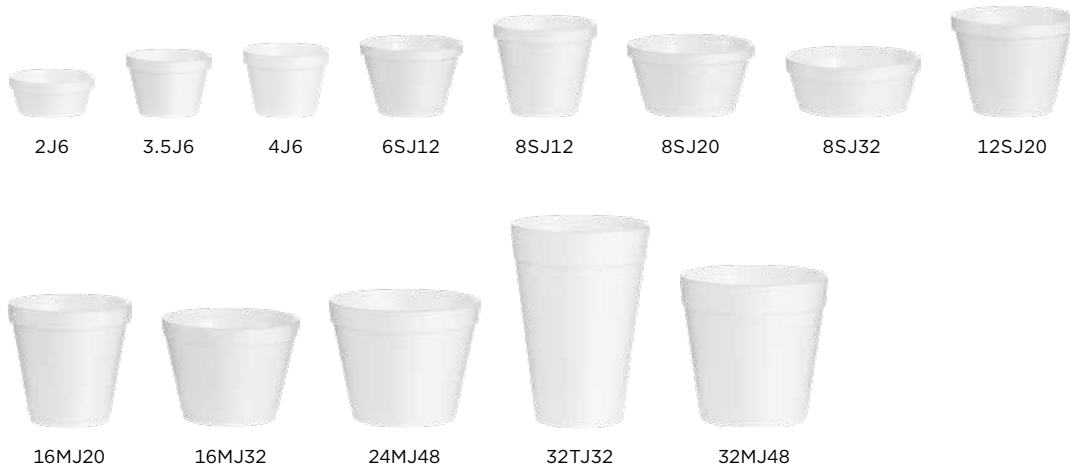

Containers

Stock Number	Approximate Capacity	Packing Bag	Packing Case	Case Cube (ft³)	Case Weight (lbs)	Lids
2J6**	2 oz	50	1000	2.1	3.6	Any 6 series lid
3.5J6	3½ oz	50	1000	2.2	4.5	
4J6	4 oz	50	1000	2.5	4.8	
6SJ12	6 oz	50	1000	2.9	5.9	Any 12 series lid
8SJ12	8 oz	50	1000	3.8	7.1	Any 20 series lid
8SJ20	8 oz	50	1000	4.4	8.1	
8SJ32	8 oz	25	500	3.4	5.4	Any 32 series lid
12SJ20	12 oz	25	500	3.1	5.6	Any 20 series lid
16MJ20	16 oz	25	500	4.1	6.5	Any 32 series lid
16MJ32	16 oz	25	500	4.4	7.0	
24MJ48	24 oz	25	500	6.6	10.1	48JL
32TJ32	32 oz	25	500	8.5	12.8	Any 32 series lid
32MJ48	32 oz	25	500	9.0	12.7	48JL

*Flush Fill **May not be available in all sales areas
†UPC and GTIN information can be found at www.dartcontainer.com