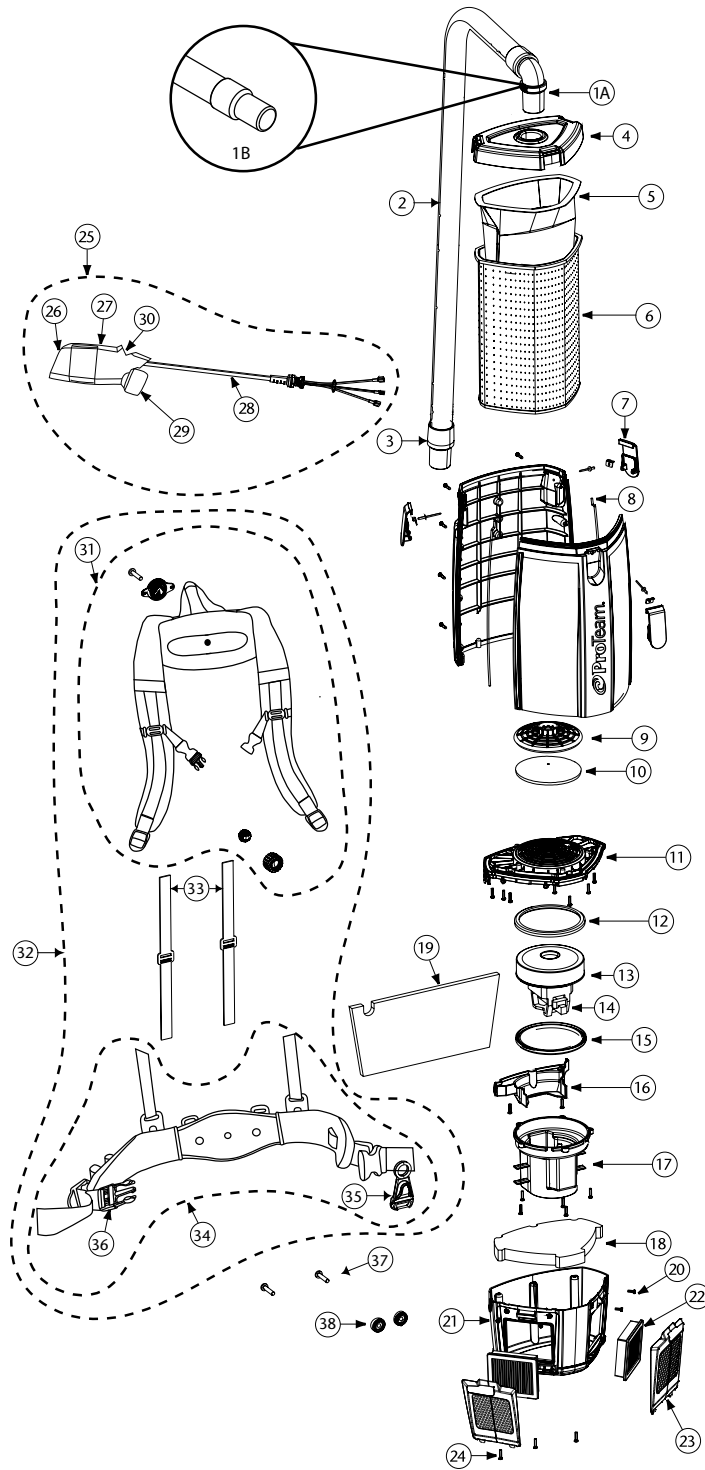

Specification calculations are based on average motor performance.

SUPER COACH PRO 6 & 10/PROVAC FS 6 PARTS

No.	Product Name	Qty	List Price
1A	101928 Replacement Double Swivel Elbow Cuff	1 ea.	\$ 9.60
1B	100694 Replacement Double Swivel Straight Cuff (PV FS)	1 ea.	5.71
2	107648 48" Static-Dissipating Hose w/ Non-Replaceable Cuffs	1 ea.	29.04
	100505 56" Static-Dissipating Hose w/Straight Cuffs (PV FS)	1 ea.	27.75
3	100694 Replacement Swivel Cuff 1 1/2"	1 ea.	5.71
4	833948 Purple Cap	1 ea.	36.15
	833948-1 Black Cap (PV FS)	1 ea.	36.15
5	107313 Intercept Micro Filter (SCP 10)	10/pk	20.80
	107314 Intercept Micro Filter (SCP 6 & PV FS)	10/pk	15.60
6	834000 Micro Cloth Filter (SCP 10)	1 ea.	31.38
	834072 Micro Cloth Filter (SCP 6 & PV FS)	1 ea.	25.92
7	510179 Latch and Retainer w/Lock Nut & Screw	1 set	7.73
8	510180 Gasket for Tank (SCP 10)	2 ea.	4.87
	510181 Gasket for Tank (SCP 6 & PV FS)	2 ea.	3.58
9	510183 Dome Filter w/Foam Media (includes: 10)	1 set	8.35
10	510184 Foam Filter Media for Dome Filter	1 ea.	2.53
11	510193 Upper Motor Support w/Gasket	1 set	5.88
12	833951 Upper Motor Gasket	1 ea.	2.97
13	836099 Motor/Fan (120 V) (Wolong)	1 ea.	125.33
14	841933 Carbon Brush Set (Wolong)	1 set	22.24
	101720 Carbon Brush Set (Ametek)	1 set	22.24
15	833952 Lower Motor Gasket	1 ea.	2.65
16	510185 Cover Wire w/ 2 screws	1 set	2.71
17	510194 Lower Motor Support (5 screws)	1 set	13.90
18	834042 Triangular Lower Foam Pad	1 ea.	3.06
19	834043 Rectangular Upper Foam Pad	1 ea.	2.81
20	808380-0 Screw Pan CR #8 x 1/2"	1 ea.	.90
21	510188 Housing Assembly Lower w/Screws	1 set	25.23
22	107315 Exhaust Filter made from HEPA Media (2 pack)	1 set	12.23
23	841708 Exhaust Filter Door w/ Latch	1 ea.	7.41
24	808380-22 Screw Pan CR #8 x 3/4"	1 ea.	1.11
25	836225-1 Switch Cord and Power Cord Assembly (includes: 26-30) (PV FS 6 only)	1 set	42.39
	836225 Switch Box, Full Assembly (without power receptacle)	1 set	31.79
26	106066 On/Off Switch	1 ea.	7.57
27	836554-1 Switch Box (PV FS 6 only)	1 ea.	25.60
	836554 Switch Box (without power cord)	1 ea.	11.13
28	836480 Power Cord Assembly	1 ea.	10.59
29	841724 Power Plug Assembly	1 ea.	5.65
30	836478 Electrified Hose Receptacle (PV FS 6 only)	1 ea.	7.11
31	840112 Upper Harness Assembly	1 set	74.81
32	840011 Harness Assembly Complete (includes: 31, 33, 34)	1 set	160.65
33	510192 Tensioning Straps	1 set	10.59
34	840114 Lower Harness Assembly (includes: 35, 36)	1 set	75.25
35	510738 Cord Holder	1 ea.	9.30
36	510301 Waist Belt Buckles and Straps Set	1 set	12.19
37	834051 5/16" - 18x1 - 3/8" Lock Screw (2 screws)	1 set	5.14
38	510186 Harness Spacers	2 ea.	3.26
	101678 50' Extension Cord (Not Shown)	1 ea.	35.62